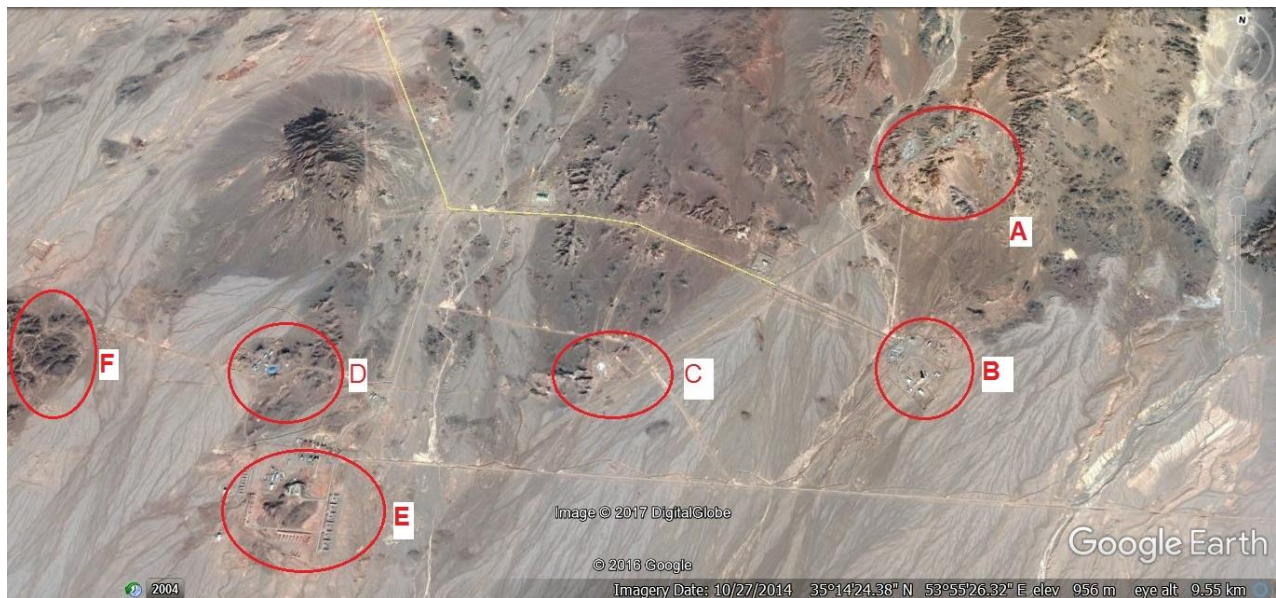

Large Area of Semnan Missile Site