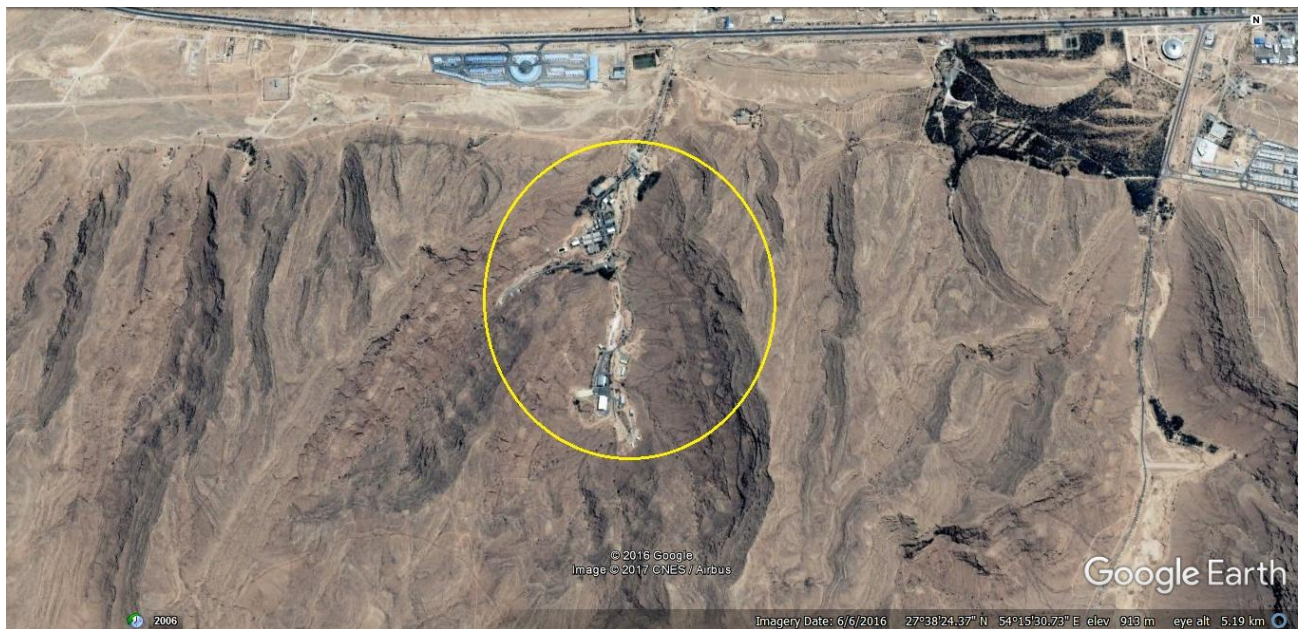

Lar Missile Center in Fars Province