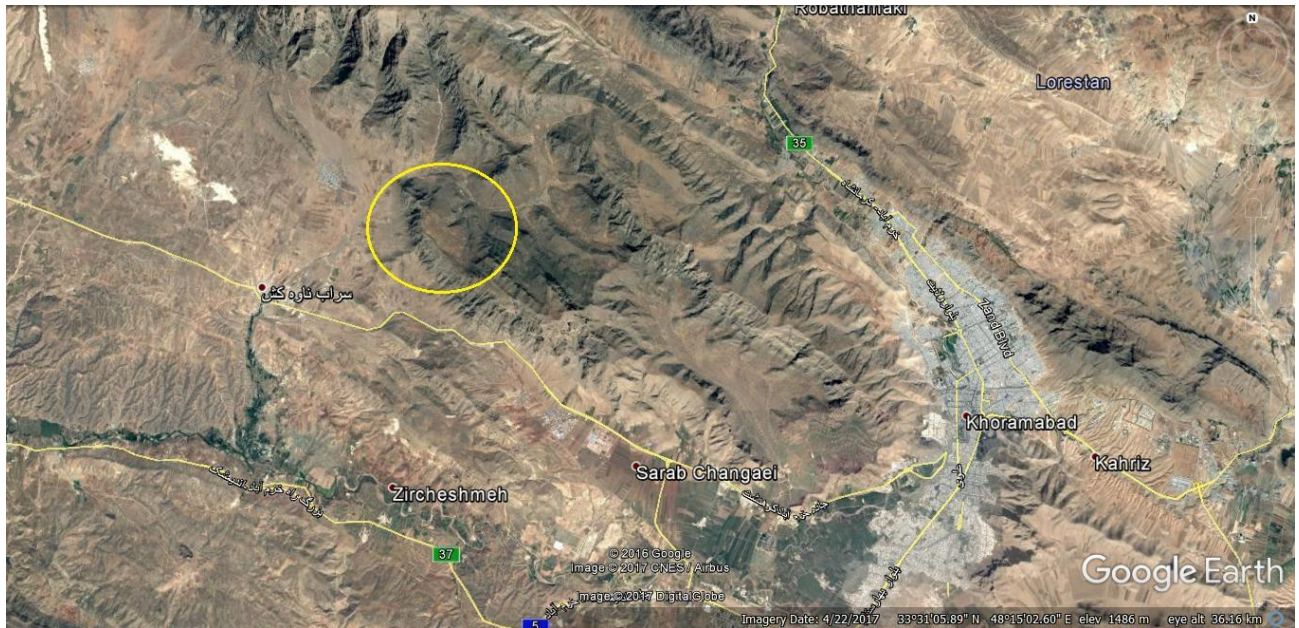

# The Lar Missile Center

This site is located approximately 6km west of Lar city in a mountainous region, in Fars Province in southern Iran.

General Area of Lar City with the Lar Missile Center marked on the map

Lar Missile Center in Fars Province

**Lar Missile Center in Fars Province Including Underground Tunnels**

## Khorrabad Missile Center at Imam Ali Garrison

This garrison is located 25km west of Khorrabad city toward Koohdasht and on the foothills of Sefid Kouh Mountains, in Lorestan Province in western Iran. The area is completely surrounded by mountains.

General Area of Khorrabad with the Imam Ali Garrison marked on the map