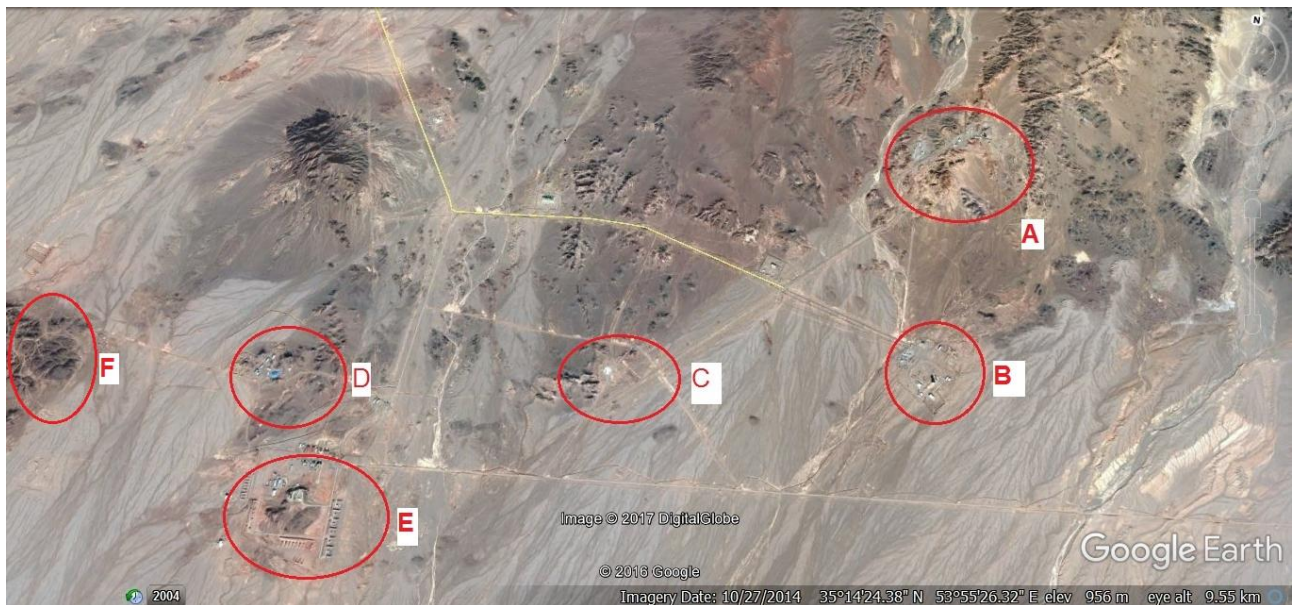

## **Appendix A**

Supplement to the NCRI-US revelation about Tehran  
Accelerating Missile Activities and Tests After the Iran Nuclear  
Deal

**Satellite Imagery of Four Key Missile Sites Across Iran**

Organizational Charts of  
**Aerospace Industries Organization**  
And  
**Aerospace force**

**The Semnan Missile Center**

The largest missile complex in Iran is located 70km southeast of the city of Semnan in a relatively mountainous region, comprised of several sections, which include a command center, missile storage facilities, launching pads for medium-range missiles, explosive test sites, and a training facility. In recent years, most of the regime's missile tests have been conducted at this location. Widespread facilities have been constructed underground and in tunnels. This center has been actively collaborating with SPND, the organization tasked with building a nuclear bomb.

### General Area of Semnan Missile Site in South East of Semnan City

### Various locations at Semnan Missile Site