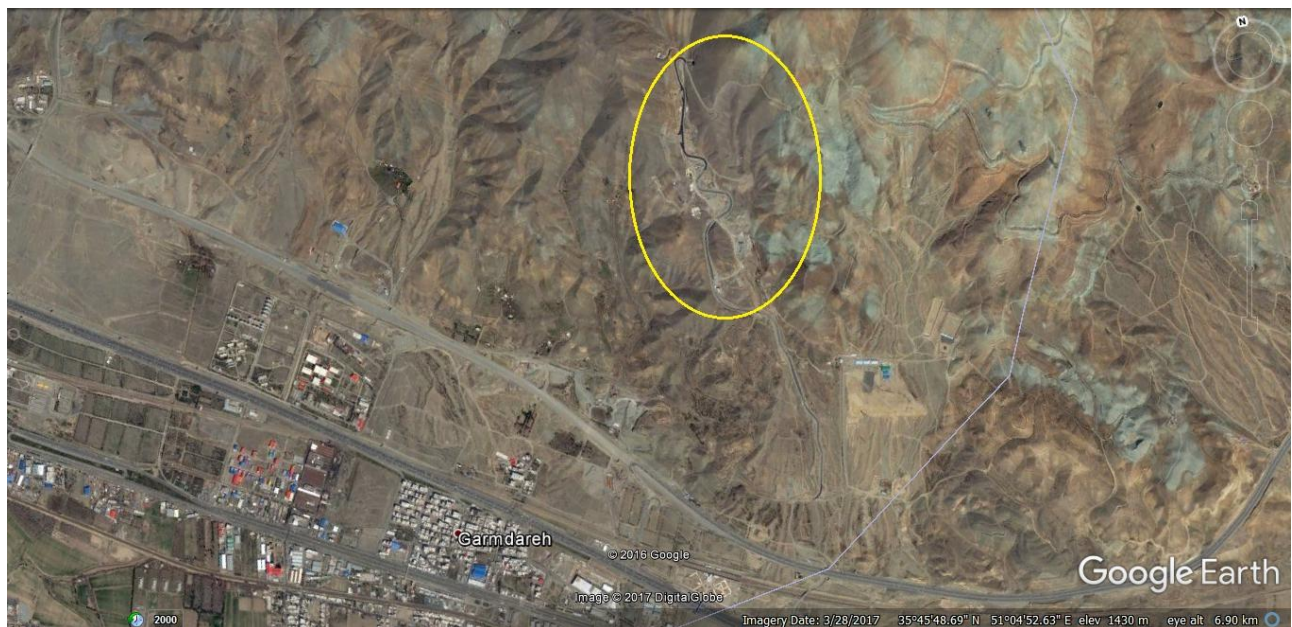

Garmdarreh (Fajr) Base

Garmdarreh Missile base has large installations and underground tunnels; Extensive tunnels were built in recent years. It is located at km 20 of Tehran-Karaj Highway.