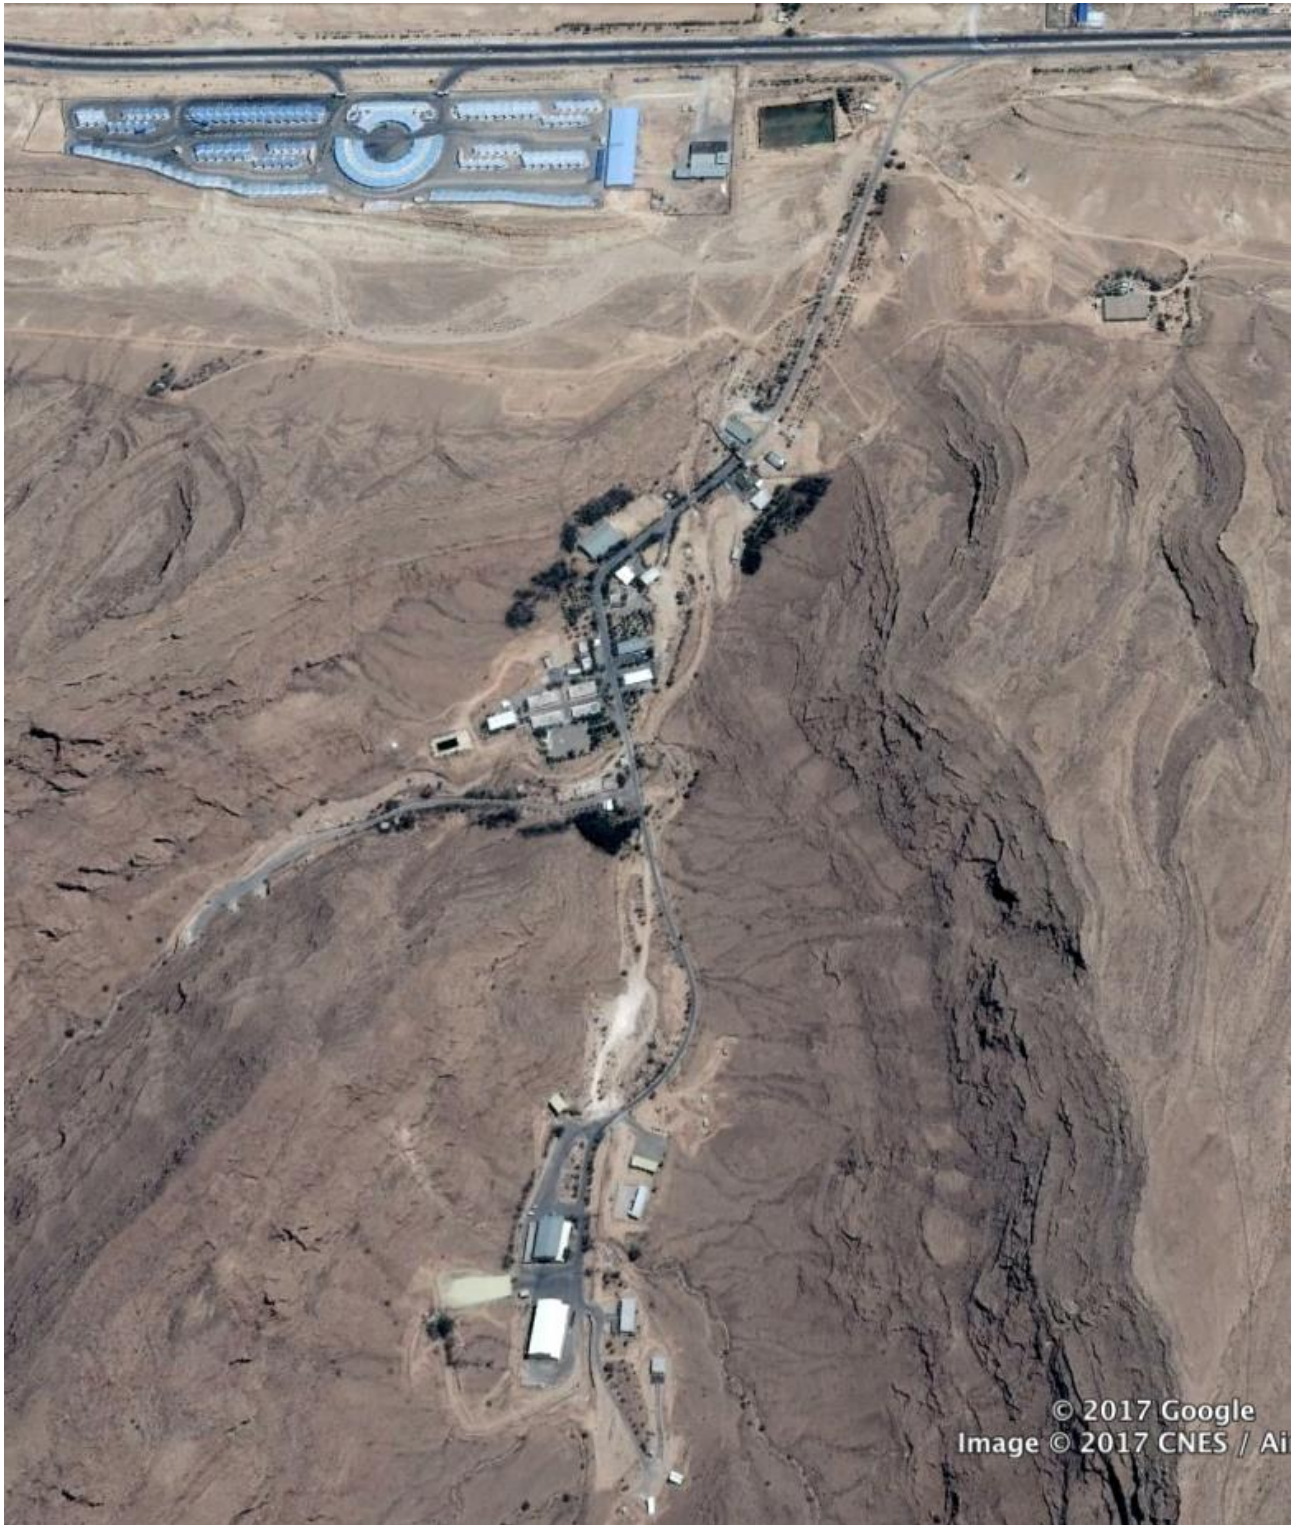

# The Lar Missile Center

This site is located approximately 6km west of Lar city in a mountainous region, in Fars Province in southern Iran.

General Area of Lar City with the Lar Missile Center marked on the map

## Khorrabad Missile Center at Imam Ali Garrison

This garrison is located 25km west of Khorrabad city toward Koohdasht and on the foothills of Sefid Kouh Mountains, in Lorestan Province in western Iran. The area is completely surrounded by mountains.